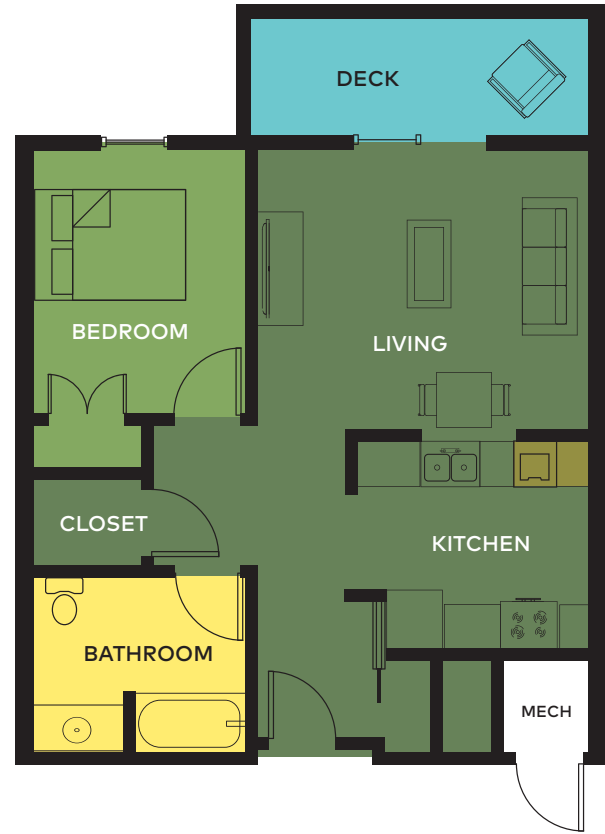

Unit A

1 BEDROOM | 700 sq ft

LIVING/KITCHEN

BEDROOM

BATHROOM

LAUNDRY

MOSAIC
VILLAGE

Unit A1

ACCESSIBLE

1 BEDROOM | 700 sq ft

LIVING/KITCHEN

BEDROOM

BATHROOM

LAUNDRY

MOSAIC
VILLAGE

Unit B

1 BEDROOM | 672 sq ft

LIVING/KITCHEN

LAUNDRY

BEDROOM

DECK

BATHROOM

MOSAIC
VILLAGE

Unit G

1 BEDROOM | 588 sq ft

LIVING/KITCHEN

BEDROOM

BATHROOM

LAUNDRY

MOSAIC
VILLAGE