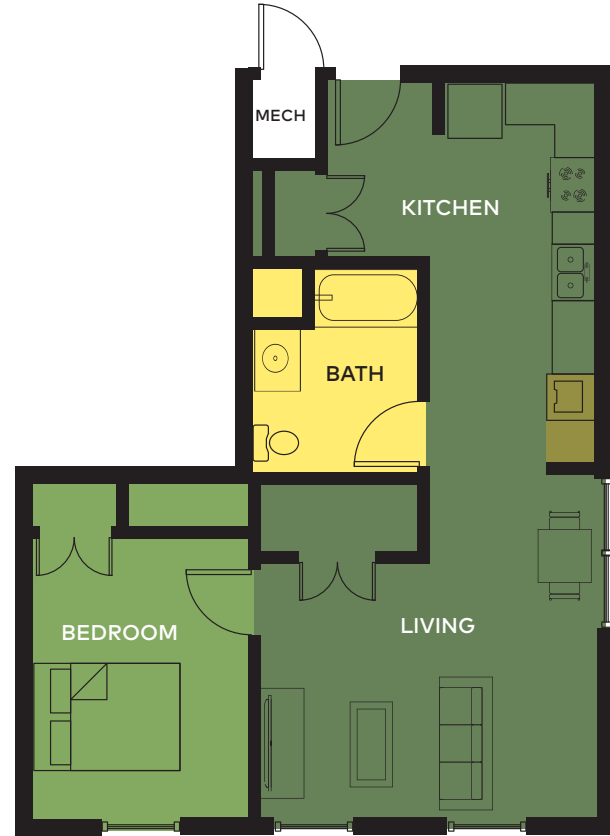

-  LIVING/KITCHEN
-  BEDROOM
-  BATHROOM
-  LAUNDRY

Unit D

1 BEDROOM | 677 sq ft

LIVING/KITCHEN

BEDROOM

BATHROOM

LAUNDRY

MOSAIC
VILLAGE

Unit E

1 BEDROOM | 633 sq ft

LIVING/KITCHEN

BEDROOM

BATHROOM

LAUNDRY

MOSAIC
VILLAGE

Unit F

1 BEDROOM | 672 sq ft

LIVING/KITCHEN

LAUNDRY

BEDROOM

DECK

BATHROOM

MOSAIC
VILLAGE

Unit G

1 BEDROOM | 588 sq ft

LIVING/KITCHEN

BEDROOM

BATHROOM

LAUNDRY

MOSAIC
VILLAGE