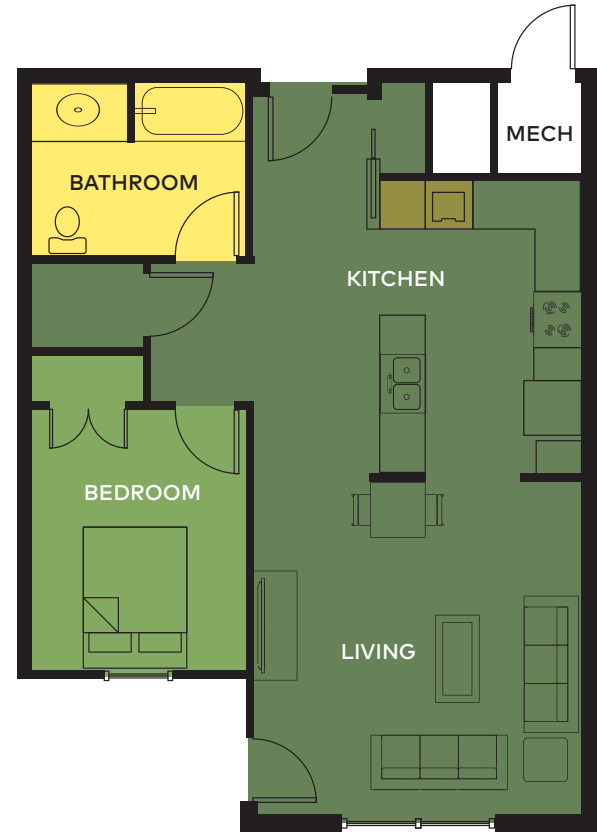

Unit A

1 BEDROOM | 700 sq ft

LIVING/KITCHEN

BEDROOM

BATHROOM

LAUNDRY

MOSAIC
VILLAGE

Unit A1

ACCESSIBLE

1 BEDROOM | 700 sq ft

LIVING/KITCHEN

BEDROOM

BATHROOM

LAUNDRY

MOSAIC
VILLAGE

Unit B

1 BEDROOM | 622 sq ft

LIVING/KITCHEN

BEDROOM

BATHROOM

LAUNDRY

MOSAIC
VILLAGE

Unit C

1 BEDROOM | 697 sq ft

-  LIVING/KITCHEN
-  BEDROOM
-  BATHROOM
-  LAUNDRY

Unit D

1 BEDROOM | 677 sq ft

LIVING/KITCHEN

BEDROOM

BATHROOM

LAUNDRY

MOSAIC
VILLAGE