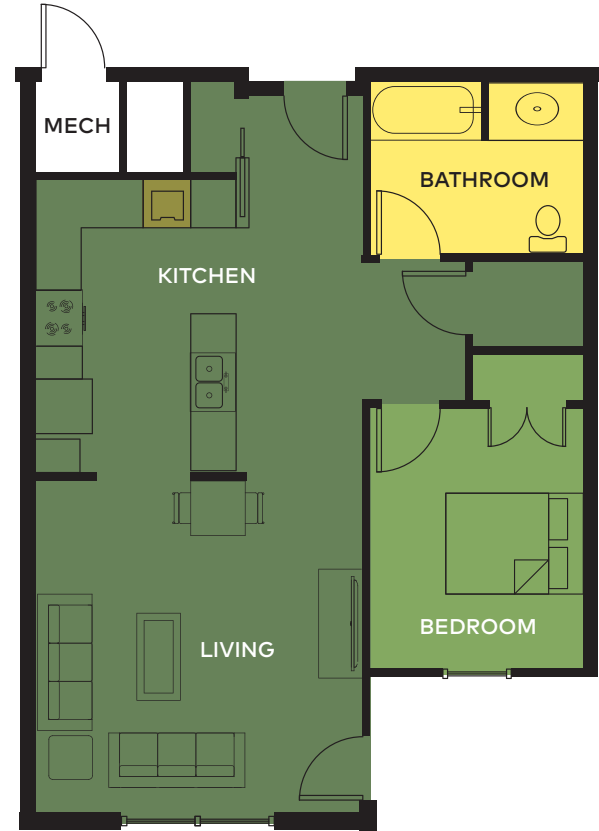

Unit A

1 BEDROOM | 700 sq ft

LIVING/KITCHEN

BEDROOM

BATHROOM

LAUNDRY

MOSAIC
VILLAGE

Unit A1

ACCESSIBLE

1 BEDROOM | 700 sq ft

LIVING/KITCHEN

BEDROOM

BATHROOM

LAUNDRY

MOSAIC
VILLAGE

Unit B

1 BEDROOM | 622 sq ft

LIVING/KITCHEN

BEDROOM

BATHROOM

LAUNDRY

MOSAIC
VILLAGE

Unit C

1 BEDROOM | 697 sq ft

-  LIVING/KITCHEN
-  BEDROOM
-  BATHROOM
-  LAUNDRY

Unit D

1 BEDROOM | 677 sq ft

LIVING/KITCHEN

BEDROOM

BATHROOM

LAUNDRY

MOSAIC
VILLAGE